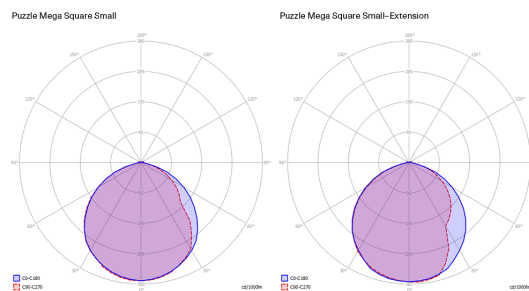

Puzzle Mega square small

LED
2700 K
48 W
5250 lm
220-240 V
CRI 92
MacAdam 3-Step

Диаграмма полярности

LED
3000 K
48 W
5550 lm
220-240 V
CRI 92
MacAdam 3-Step