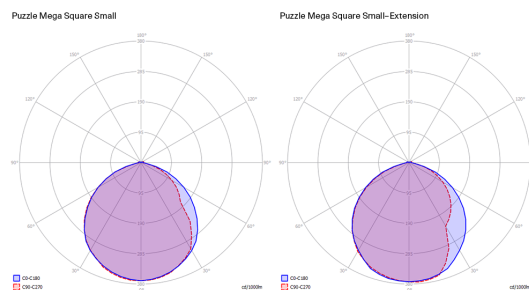

Puzzle Mega square small

LED
2700 K
48 W
5250 lm
220-240 V
CRI 92
MacAdam 3-Step

Диаграмма полярности

LED
3000 K
48 W
5550 lm
220-240 V
CRI 92
MacAdam 3-Step

Варианты Puzzle Mega